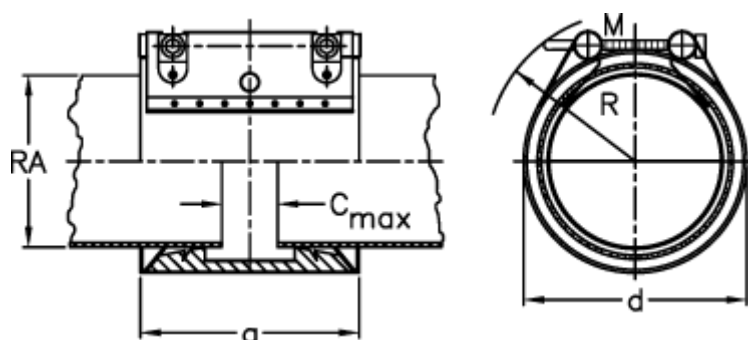

Data Sheet

Article number: 025818660063

Description: Norma Connect pipe coupling
PLAST GRIP PGL W5 Ø=63,0 NBR, 16 bar

Measures

a = 77.4

C max with insertion band = 17

d = 85

M (screw) = M8

Nominal pressure (bar) = 16

R = 105

RA = 63.0

RA min-RA max plastic = 62,5-63,5

Weight a piece = 0.8